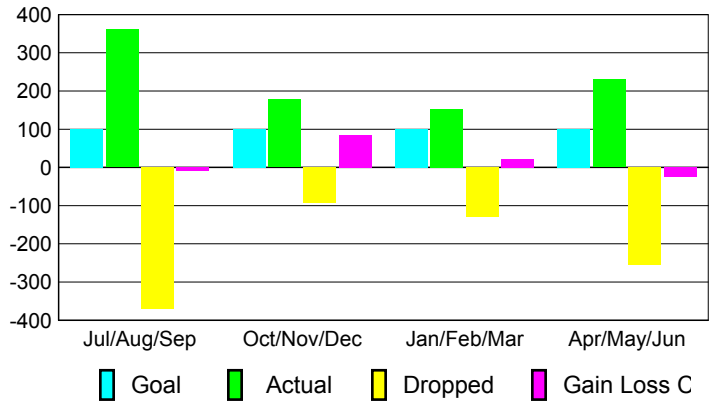

Membership Results 2008-2009

Goal, New, Dropped, Gain/Loss

Comparison of Membership Gain/Loss

Current Year Compared to the Previous Year