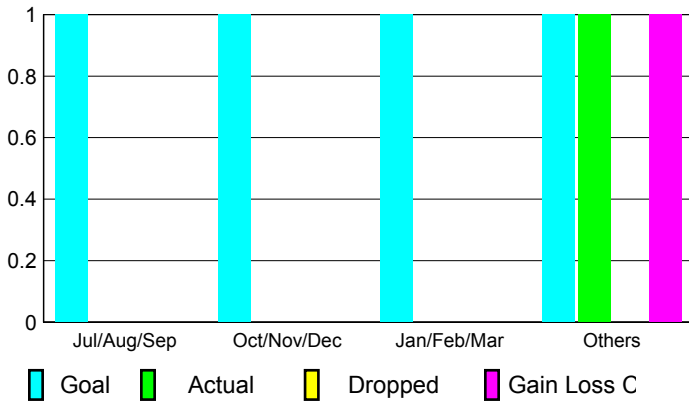

2008-2009 GMT Quarterly Report for District (or Undistricted) District 355 G

GMT: **BYEONG-DEOK KIM**

Location: **REPUBLIC OF KOREA**

GMT CA: **5**

CLUBS

Club Results 2008-2009

Clubs 2007-2008

Month	New Club Goal	Actual New Clubs	Actual Dropped Clubs	Gain/Loss of Clubs	Gain/Loss of Clubs
Jul/Aug/Sep	1	0	0	0	0
Oct/Nov/Dec	1	0	0	0	0
Jan/Feb/Mar	1	0	0	0	0
Apr/May/June	1	1	0	1	1
Totals	4	1	0	1	1

Club Results 2008-2009

Goal, New, Dropped, Gain/Loss

Comparison of Club Gain/Loss

Current Year Compared to the Previous Year

YTD Status Quo Clubs 2008-2009

Status Quo Clubs Compared to Status Quo Members

MEMBERSHIP