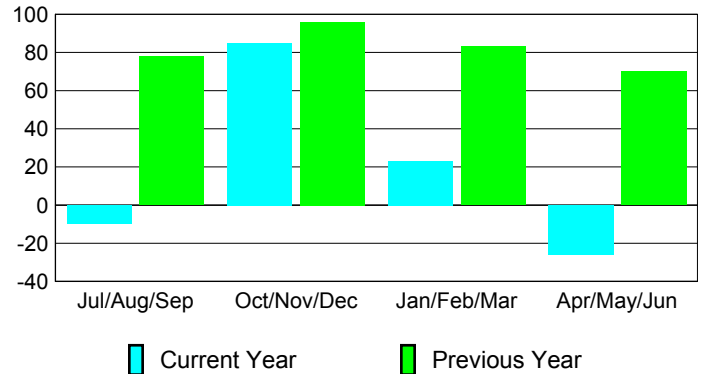

Membership Results 2008-2009

Membership 2007-2008

Month	Net Memb Goal	Actual New Memb	Actual Dropped Memb	Gain/Loss of Memb	Gain/Loss of Memb
Jul/Aug/Sep	100	361	-371	-10	78
Oct/Nov/Dec	100	178	-93	85	96
Jan/Feb/Mar	100	153	-130	23	83
Apr/May/June	100	230	-256	-26	70
Totals	400	922	-850	72	327

Membership Results 2008-2009

Goal, New, Dropped, Gain/Loss

Comparison of Membership Gain/Loss

Current Year Compared to the Previous Year

Gender Comparison 2008-2009

Jul/Aug/Sep

Oct/Nov/Dec

Jan/Feb/Mar

Apr/May/June

Male

Female