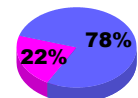

Membership Results 2008-2009

Membership 2007-2008

Month	Net Memb Goal	Actual New Memb	Actual Dropped Memb	Gain/Loss of Memb	Gain/Loss of Memb
Jul/Aug/Sep	100	361	-371	-10	78
Oct/Nov/Dec	100	178	-93	85	96
Jan/Feb/Mar	100	153	-130	23	83
Apr/May/June	100	230	-256	-26	70
Totals	400	922	-850	72	327

Membership Results 2008-2009

Goal, New, Dropped, Gain/Loss

Comparison of Membership Gain/Loss

Current Year Compared to the Previous Year

Gender Comparison 2008-2009

Jul/Aug/Sep

Oct/Nov/Dec

Jan/Feb/Mar

Apr/May/June

Male

Female