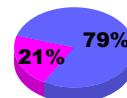

Membership Results 2008-2009

Membership 2007-2008

Month	Net Memb Goal	Actual New Memb	Actual Dropped Memb	Gain/Loss of Memb	Gain/Loss of Memb
Jul/Aug/Sep	100	361	-371	-10	78
Oct/Nov/Dec	100	178	-93	85	96
Jan/Feb/Mar	100	153	-130	23	83
Apr/May/June	100	230	-256	-26	70
Totals	400	922	-850	72	327

Membership Results 2008-2009

Goal, New, Dropped, Gain/Loss

Comparison of Membership Gain/Loss

Current Year Compared to the Previous Year

Gender Comparison 2008-2009

Jul/Aug/Sep

Oct/Nov/Dec

Jan/Feb/Mar

Apr/May/June

Male

Female