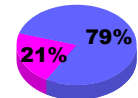

Membership Results 2008-2009

Membership 2007-2008

Month	Net Memb Goal	Actual New Memb	Actual Dropped Memb	Gain/Loss of Memb	Gain/Loss of Memb
Jul/Aug/Sep	100	361	-371	-10	78
Oct/Nov/Dec	100	178	-93	85	96
Jan/Feb/Mar	100	153	-130	23	83
Apr/May/June	100	230	-256	-26	70
Totals	400	922	-850	72	327

Membership Results 2008-2009

Goal, New, Dropped, Gain/Loss

Comparison of Membership Gain/Loss

Current Year Compared to the Previous Year

Gender Comparison 2008-2009

Jul/Aug/Sep

Oct/Nov/Dec

Jan/Feb/Mar

Apr/May/June

Male

Female