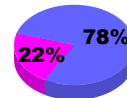

Membership Results 2008-2009

Membership 2007-2008

Month	Net Memb Goal	Actual New Memb	Actual Dropped Memb	Gain/Loss of Memb	Gain/Loss of Memb
Jul/Aug/Sep	100	361	-371	-10	78
Oct/Nov/Dec	100	178	-93	85	96
Jan/Feb/Mar	100	153	-130	23	83
Apr/May/June	100	230	-256	-26	70
Totals	400	922	-850	72	327

Membership Results 2008-2009

Goal, New, Dropped, Gain/Loss

Comparison of Membership Gain/Loss

Current Year Compared to the Previous Year

Gender Comparison 2008-2009

Jul/Aug/Sep

Oct/Nov/Dec

Jan/Feb/Mar

Apr/May/June

Male

Female